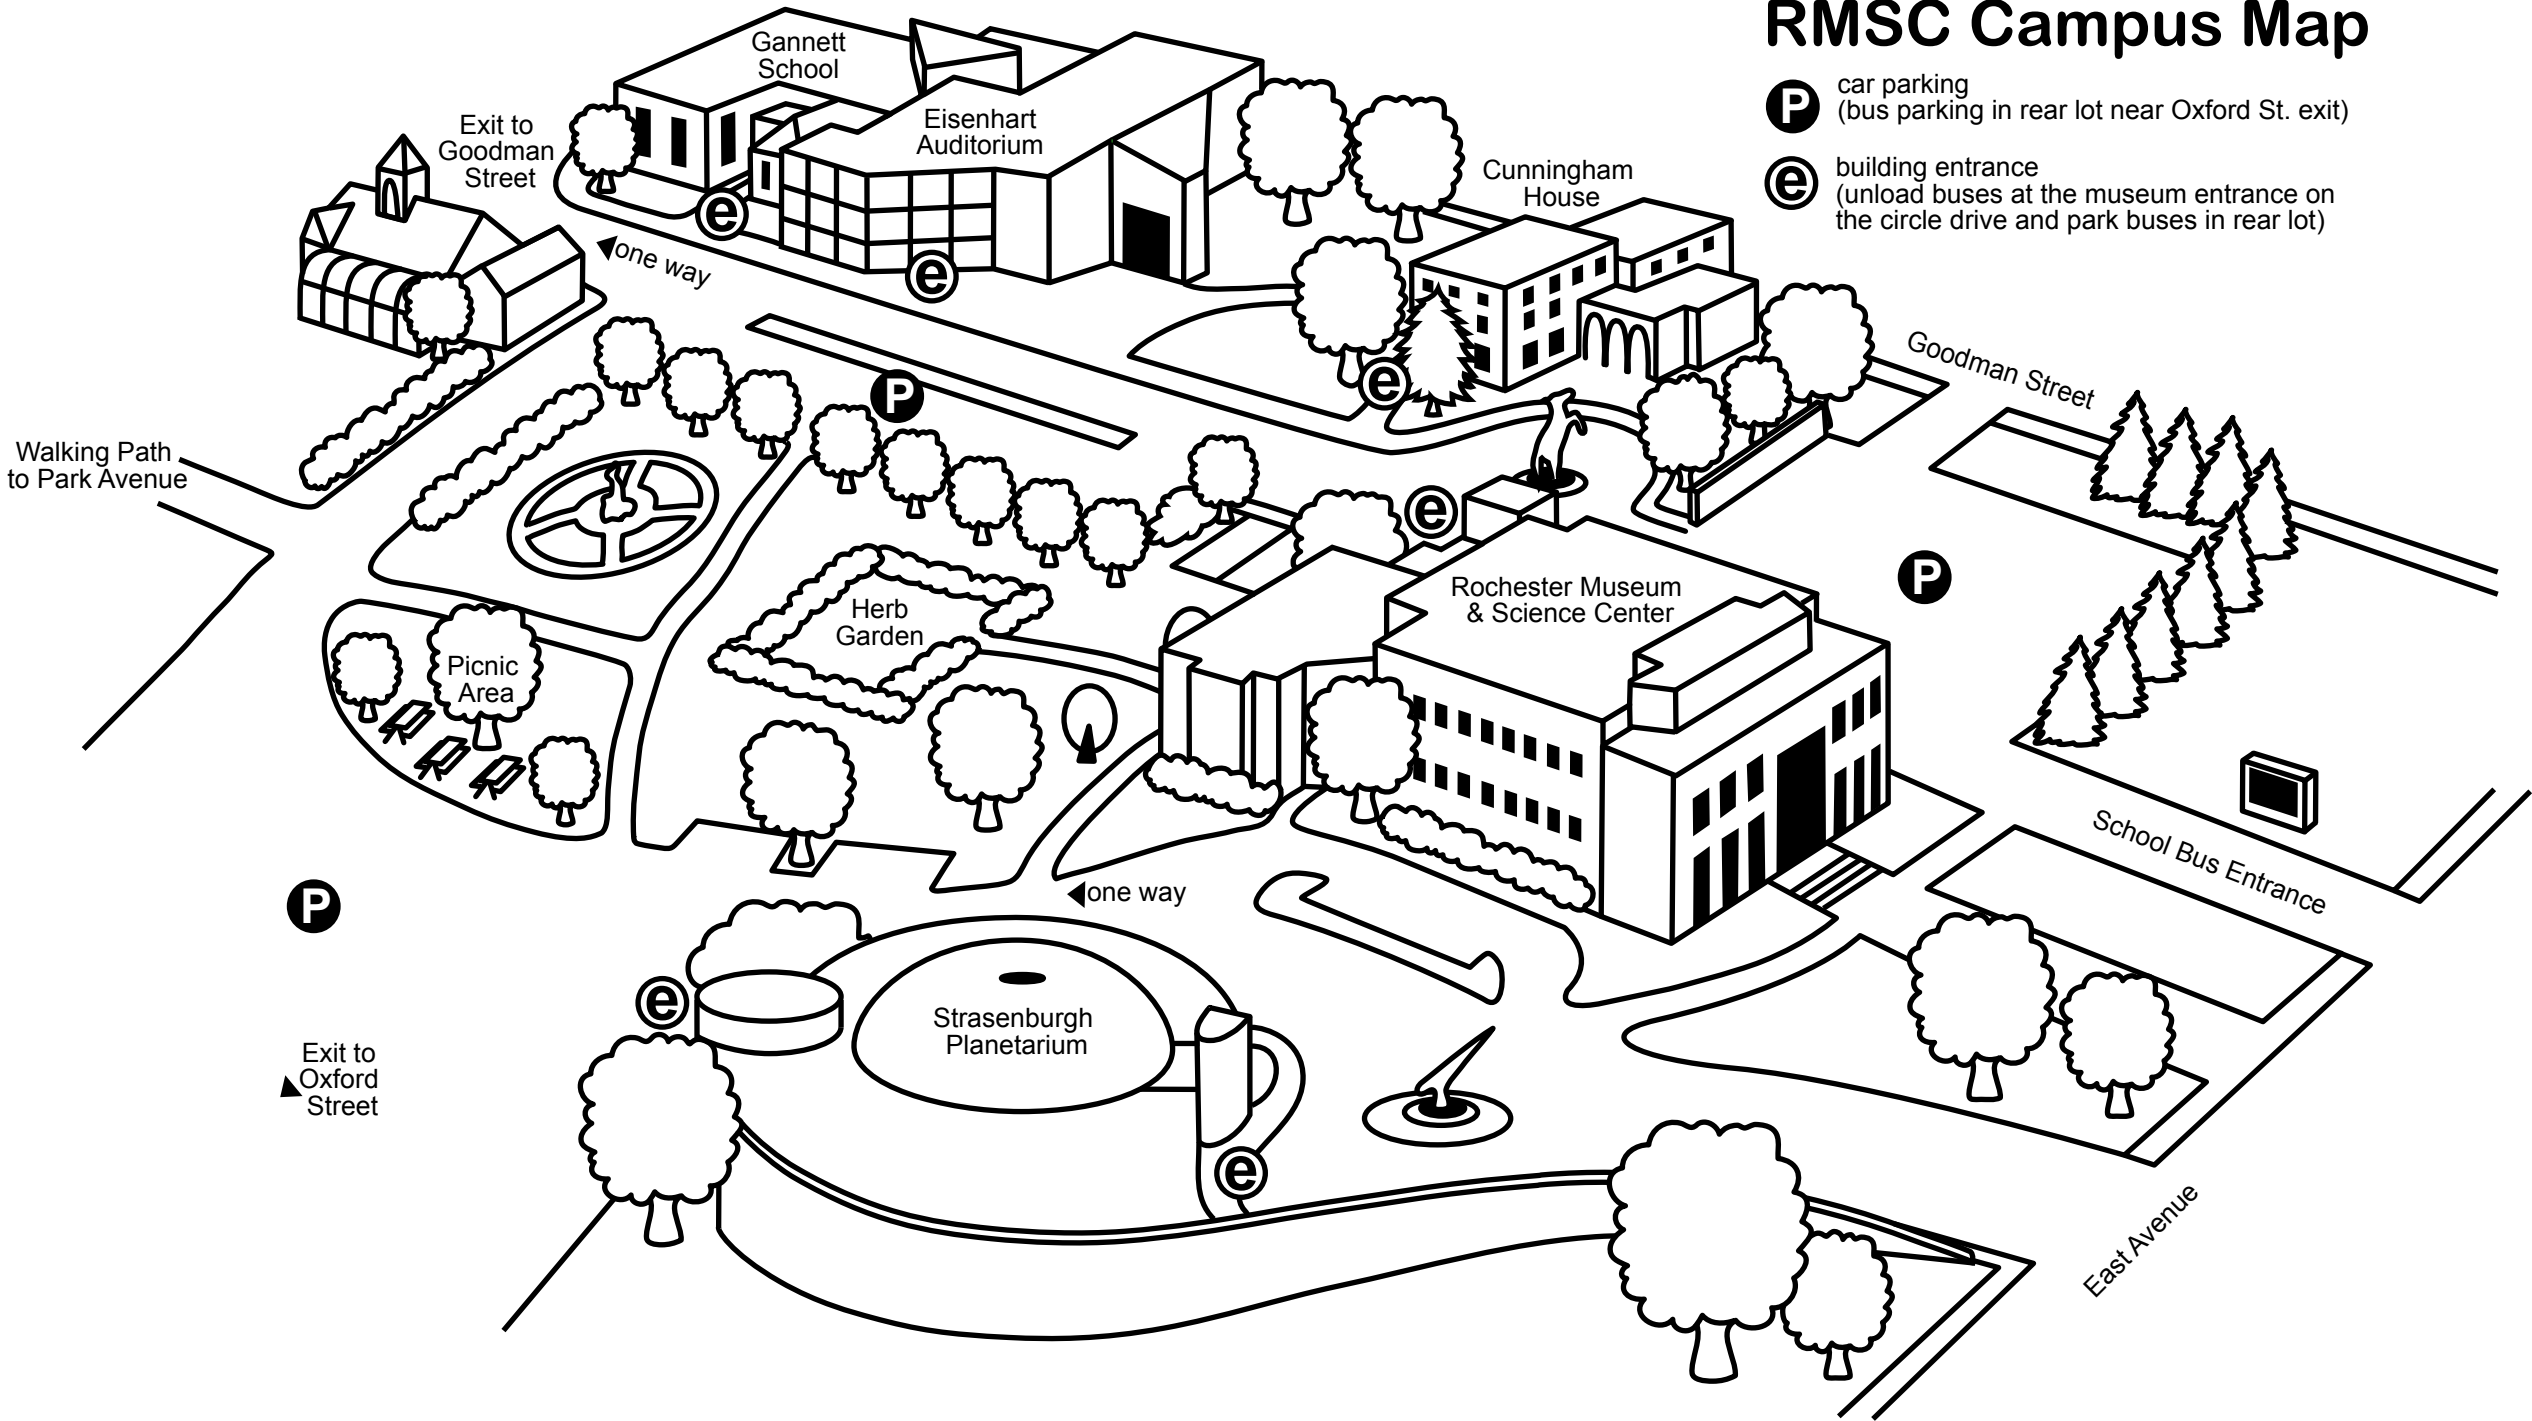

# RMSC Campus Map

- P** car parking  
(bus parking in rear lot near Oxford St. exit)
- e** building entrance  
(unload buses at the museum entrance on the circle drive and park buses in rear lot)

Walking Path to Park Avenue

Exit to Goodman Street

one way

Goodman Street

P

Exit to Oxford Street

one way

P

School Bus Entrance

East Avenue